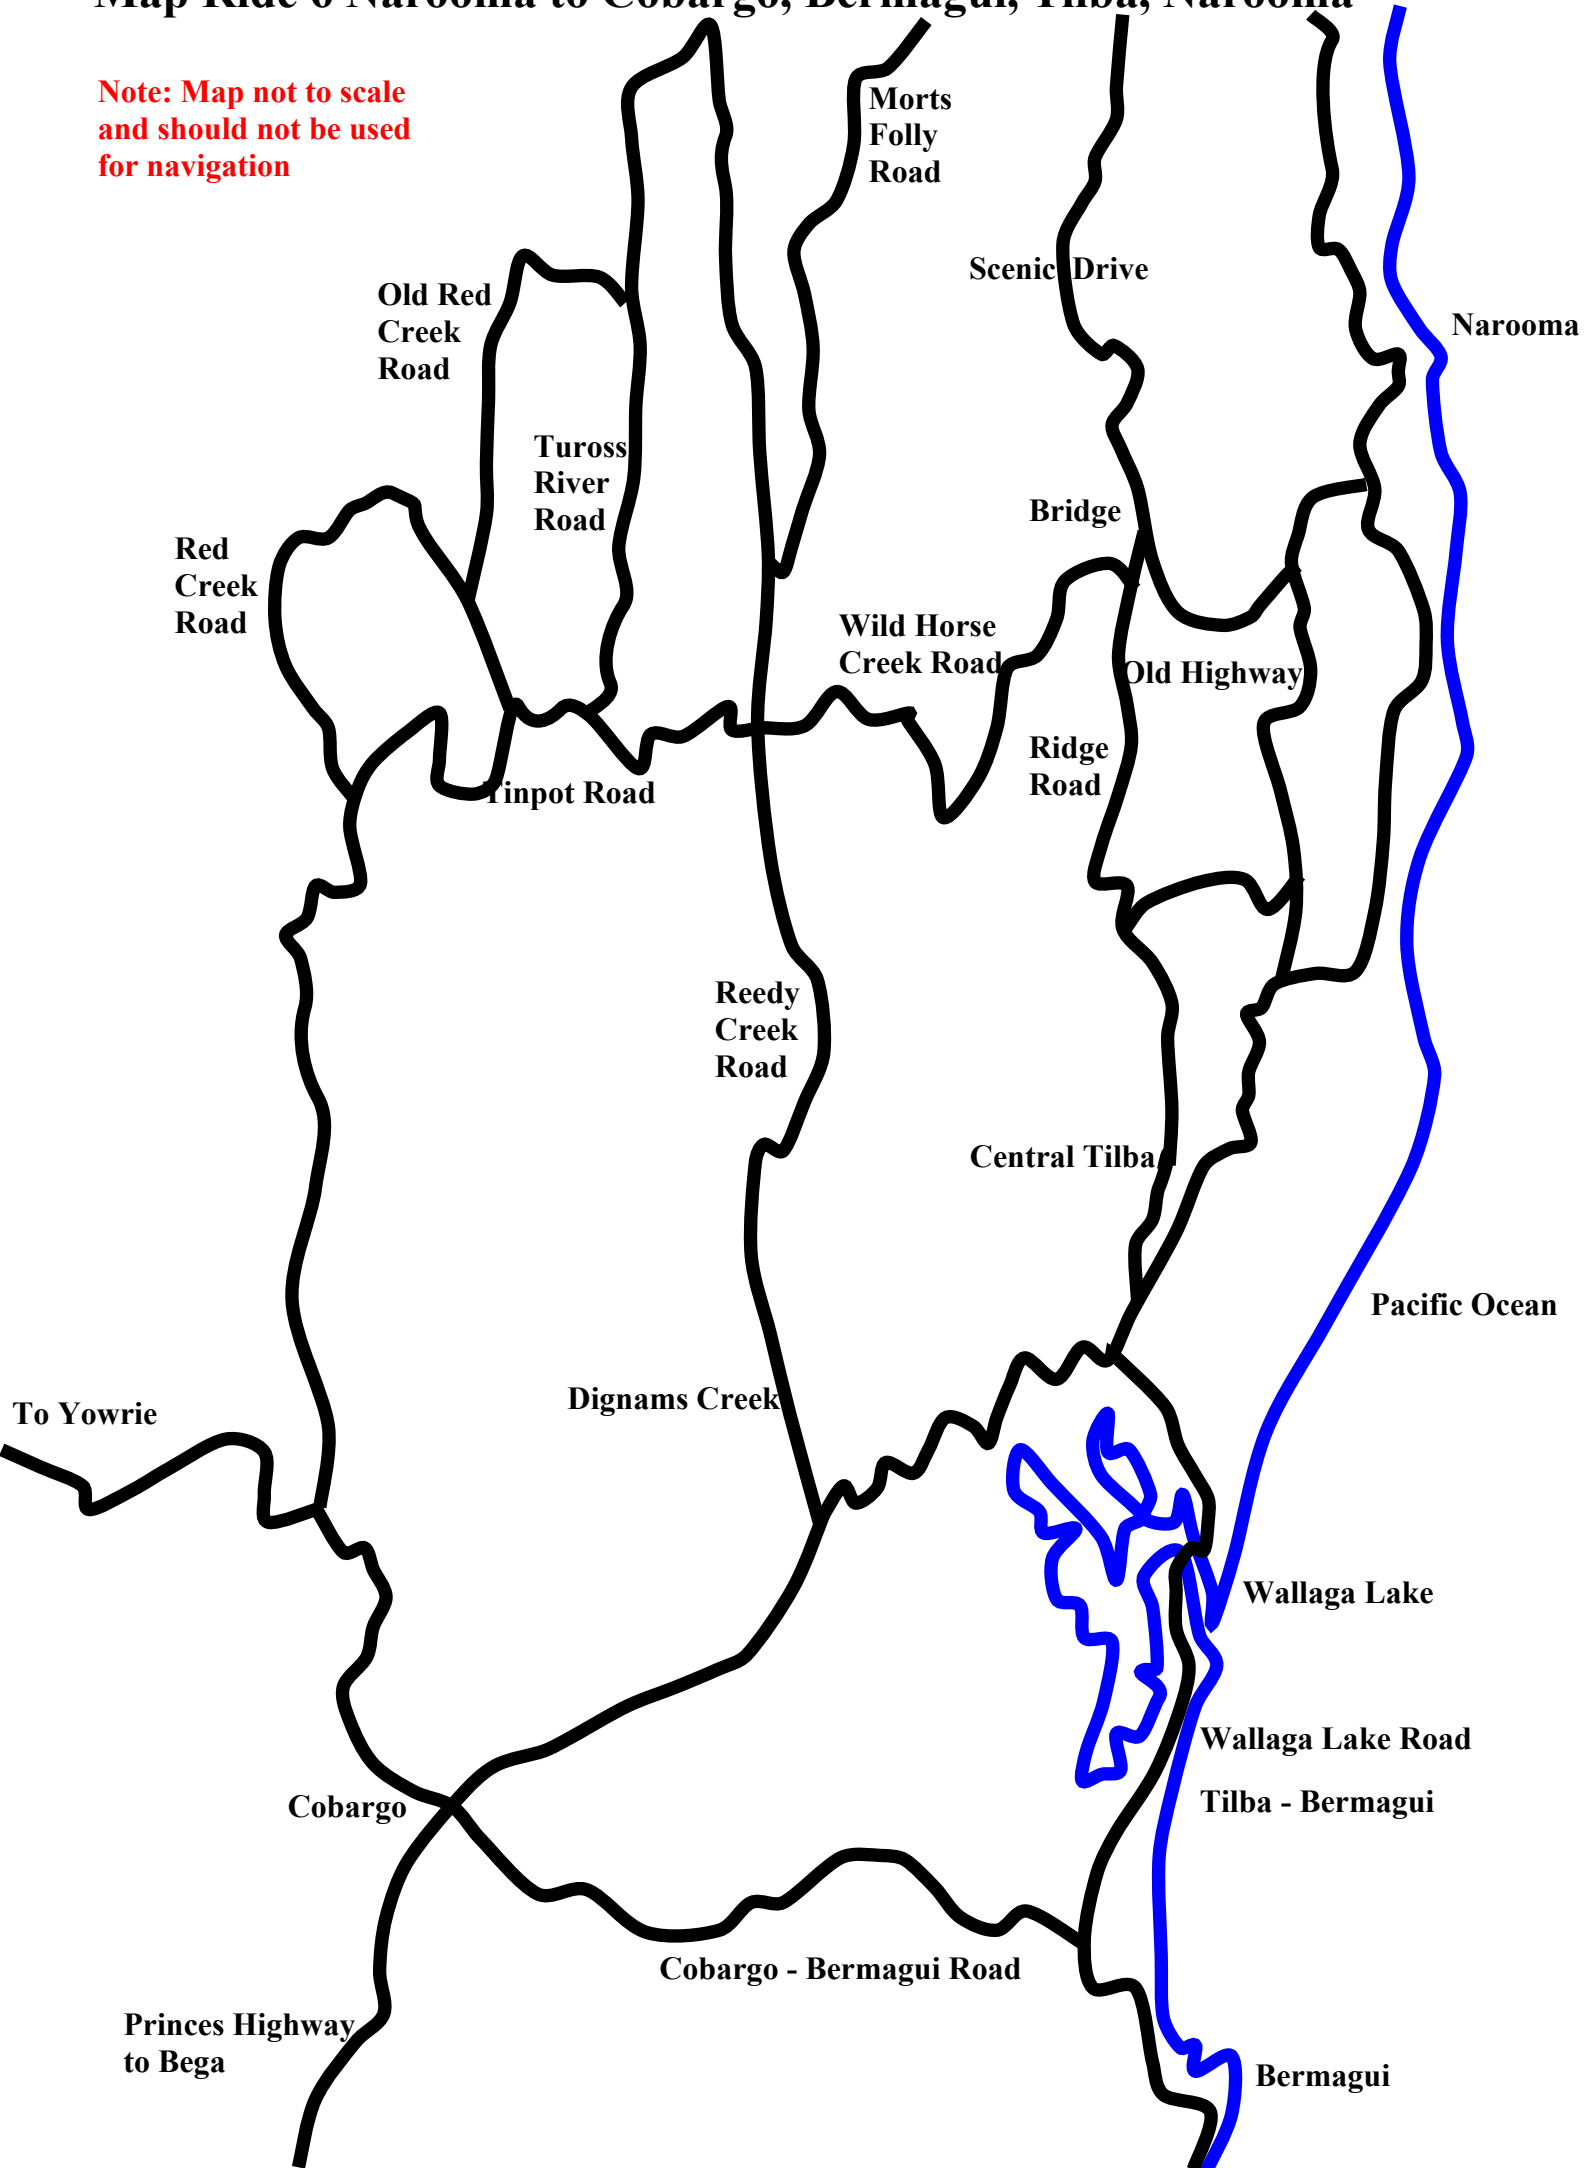

Map Ride 6 Narooma to Cobargo, Bermagui, Tilba, Narooma

**Note: Map not to scale
and should not be used
for navigation**

Morts Folly Road

Scenic Drive

Narooma

Old Red Creek Road

Tuross River Road

Bridge

Red Creek Road

Wild Horse Creek Road

Old Highway

Pinpot Road

Ridge Road

Reedy Creek Road

Central Tilba

Pacific Ocean

To Yowrie

Dignams Creek

Wallaga Lake

Cobargo

Wallaga Lake Road

Tilba - Bermagui

Cobargo - Bermagui Road

Princes Highway to Bega