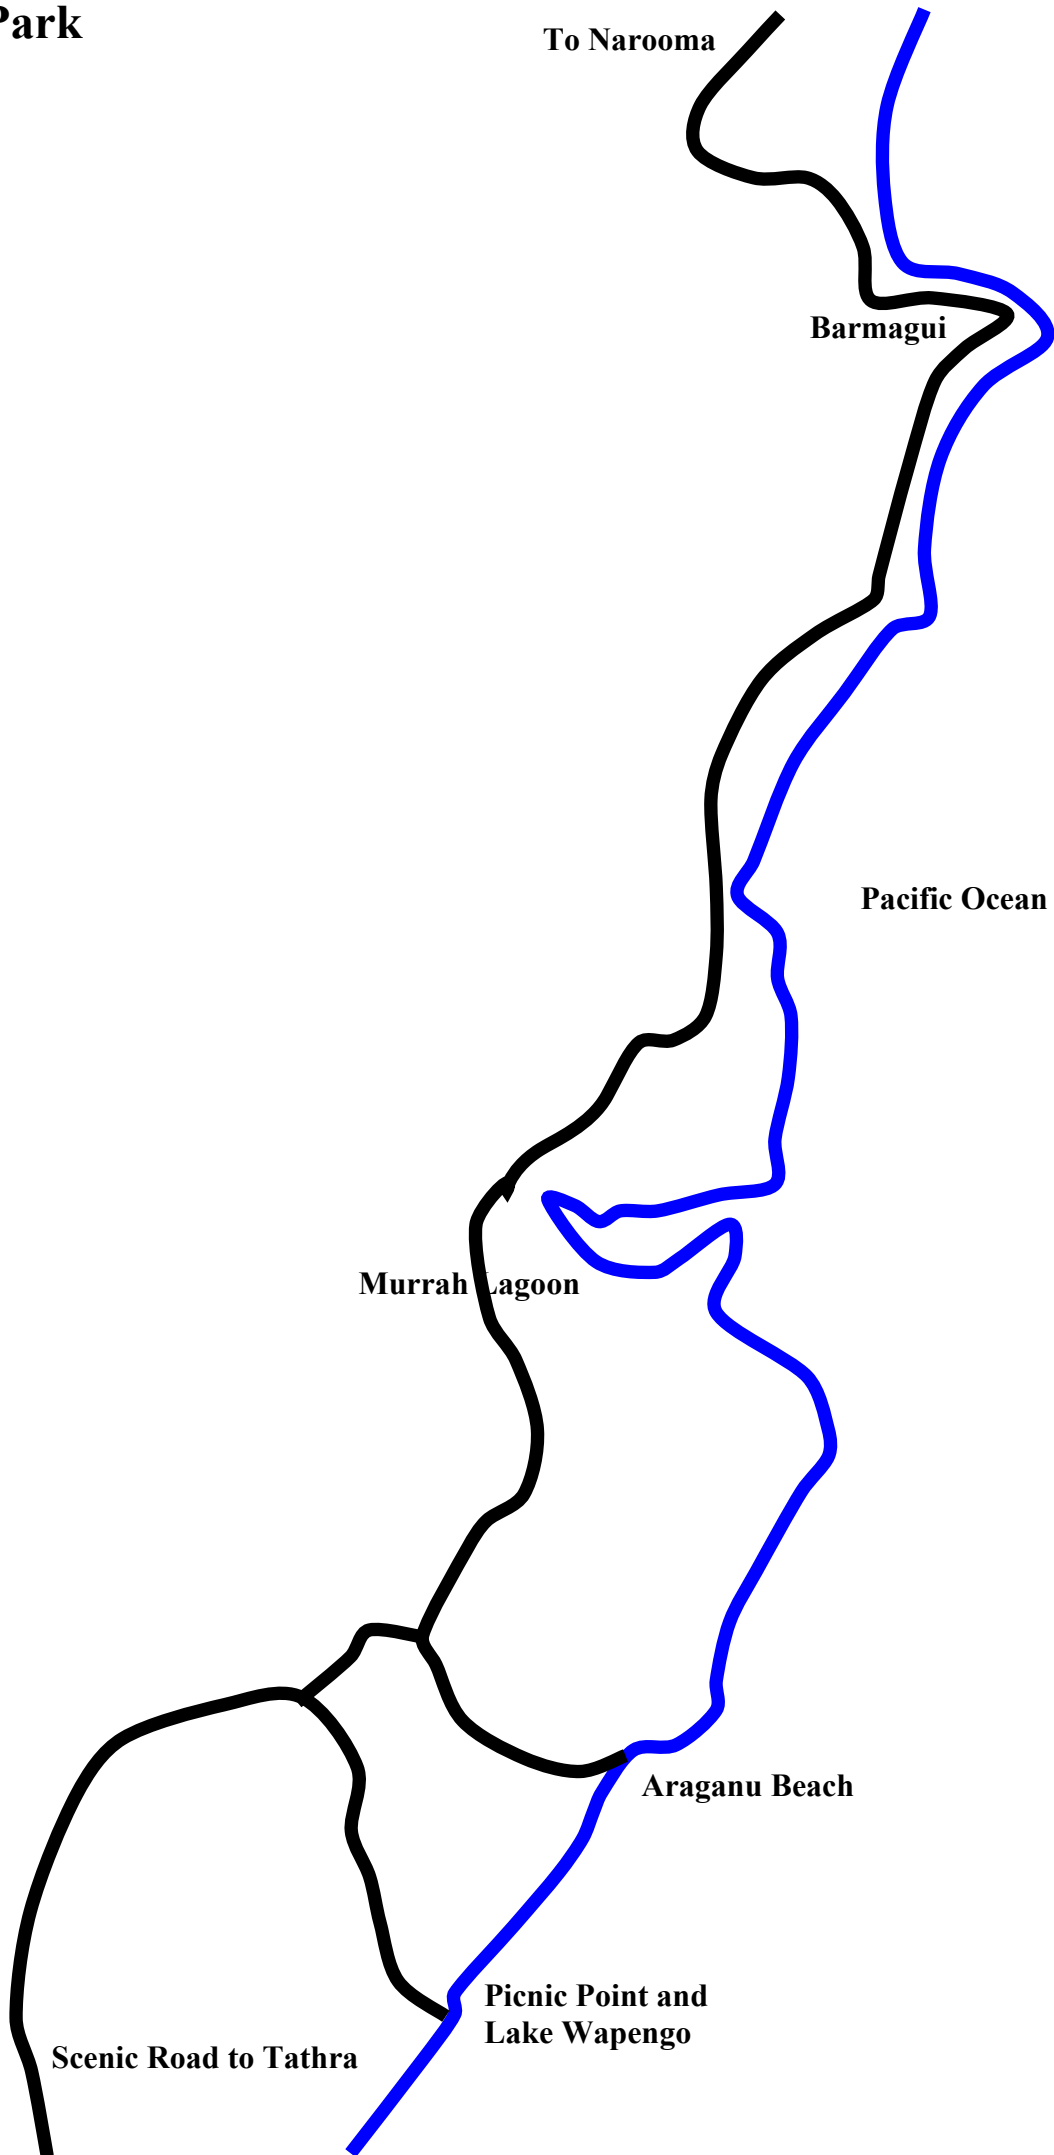

Map for Ride 15 Lake Wapengo and Picnic Point, Mimosa Rocks National Park

To Narooma

Barmagui

Pacific Ocean

Murrah Lagoon

Araganu Beach

Picnic Point and
Lake Wapengo

Scenic Road to Tathra